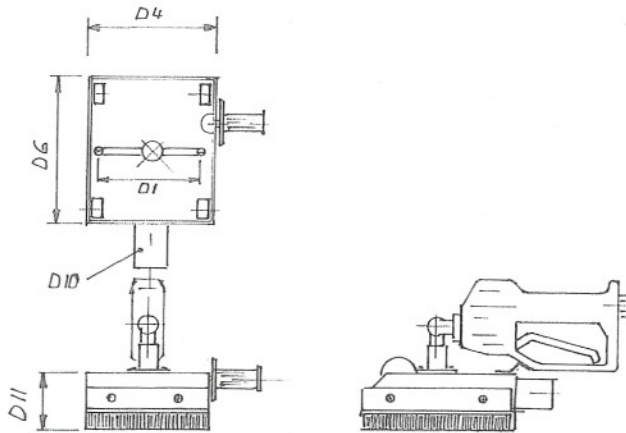

Part No. 604: 100psi to 2500psi
Part No. 605: 1200psi to 3500psi

D1: Rotary Arm 120 mm
D4: 150 mm
D6: 170 mm

D10: Ø 38 mm
D11: 70 mm

Nozzle size: 0002 (other sizes on request)

Nozzle to floor distance: 15mm

Technical Data

Throughput Medium :	Water, cleaning additive, pH 3-12	Flow Rate :	Depending on pump performance
Pressure :	Model 604 : 170 bar max. Model 605 : 250 bar mx.	Body :	Stainless steel, polished
Temperature :	90°C	Dimensions :	See chart
		R.P.M. :	Depending on pressure / flow